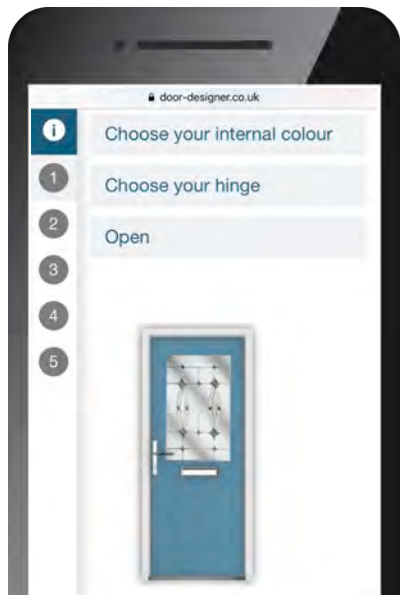

Sierra

Trieste

Valentia

* Kara Colour available in Zinc only

Our Latest Innovation

Visit
OUR DOOR DESIGNER

to create your dream bespoke composite door

door-designer.co.uk