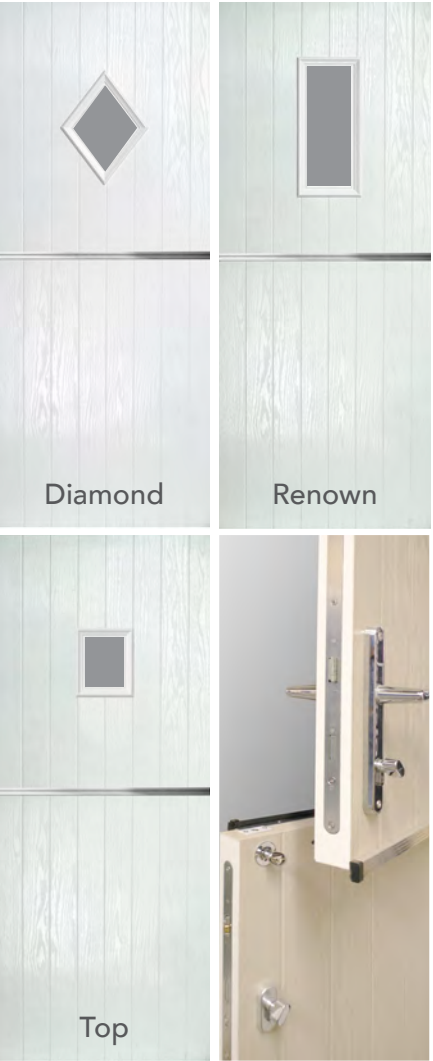

Stable Door

- The perfect choice for a back door
- Choose from the Renown, Diamond or Top door styles
- Increases natural light and ventilation
- Choose different colour options for the inside and out
- Constructed to provide stability, security, and weather protection