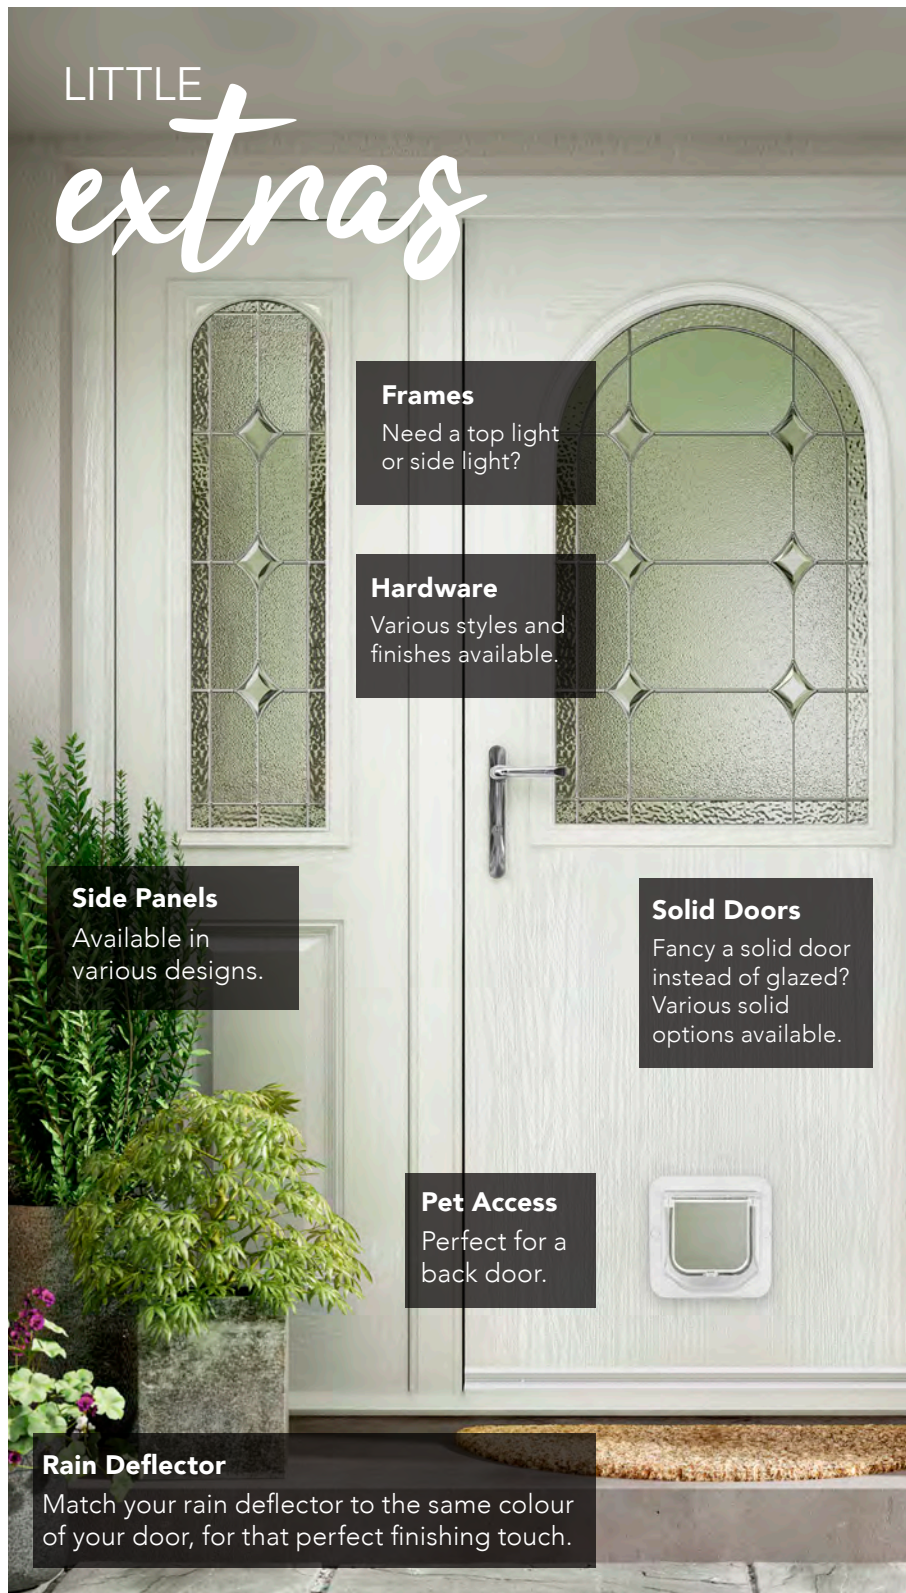

Classical 70mm

Classical Half
Glazed 70mm

Esteem 70mm

Elegance Arch
70mm

ESC22 70mm

ESC07 70mm

Elegance 70mm

Craftsman 70mm

ESC19 70mm

ESC09 70mm

70mm Double Rebated Doors

- Double rebated GRP composite doors
- Excellent energy efficiency
- Over 50% thicker than Signature doors
- Stand-out superior aesthetics
- 50mm triple glazed, laminated units for extra security
- Glass available: Aspen, Edwardian, Kara (Zinc or Brass Caming only) and Monza

LITTLE extras

Frames

Need a top light or side light?

Hardware

Various styles and finishes available.

Side Panels

Available in various designs.

Solid Doors