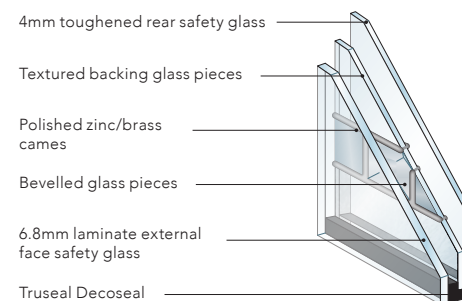

Glass Construction

Example;

Features and benefits:

- Decorative triple glazing
- Protected from dust and weathering, easy to clean and stays looking good for longer
- Tested and CE marked
- 6.8mm glass laminated as standard
- 50mm units available for 70mm doors

Technical Figures

A Distinction GRP composite door has a wealth of facts and figures that prove its quality. The door:

- Reduces outdoor noise by an average of 31dB
- Achieves Global Warming Potential (GWP) score of less than 5
- Achieves Ozone Depletion Potential (ODP) score of zero
- The door leaf and glazing system are major components when part of a door set and have a proven ability to achieve PAS24:2016, industry's enhanced security standard, a prerequisite in attaining certification to Secured by Design a police initiative to protect against unlawful intrusion

Everything about a Distinction GRP composite door has been designed to enhance your home for years to come.

Speak to your supplier for *more information!*